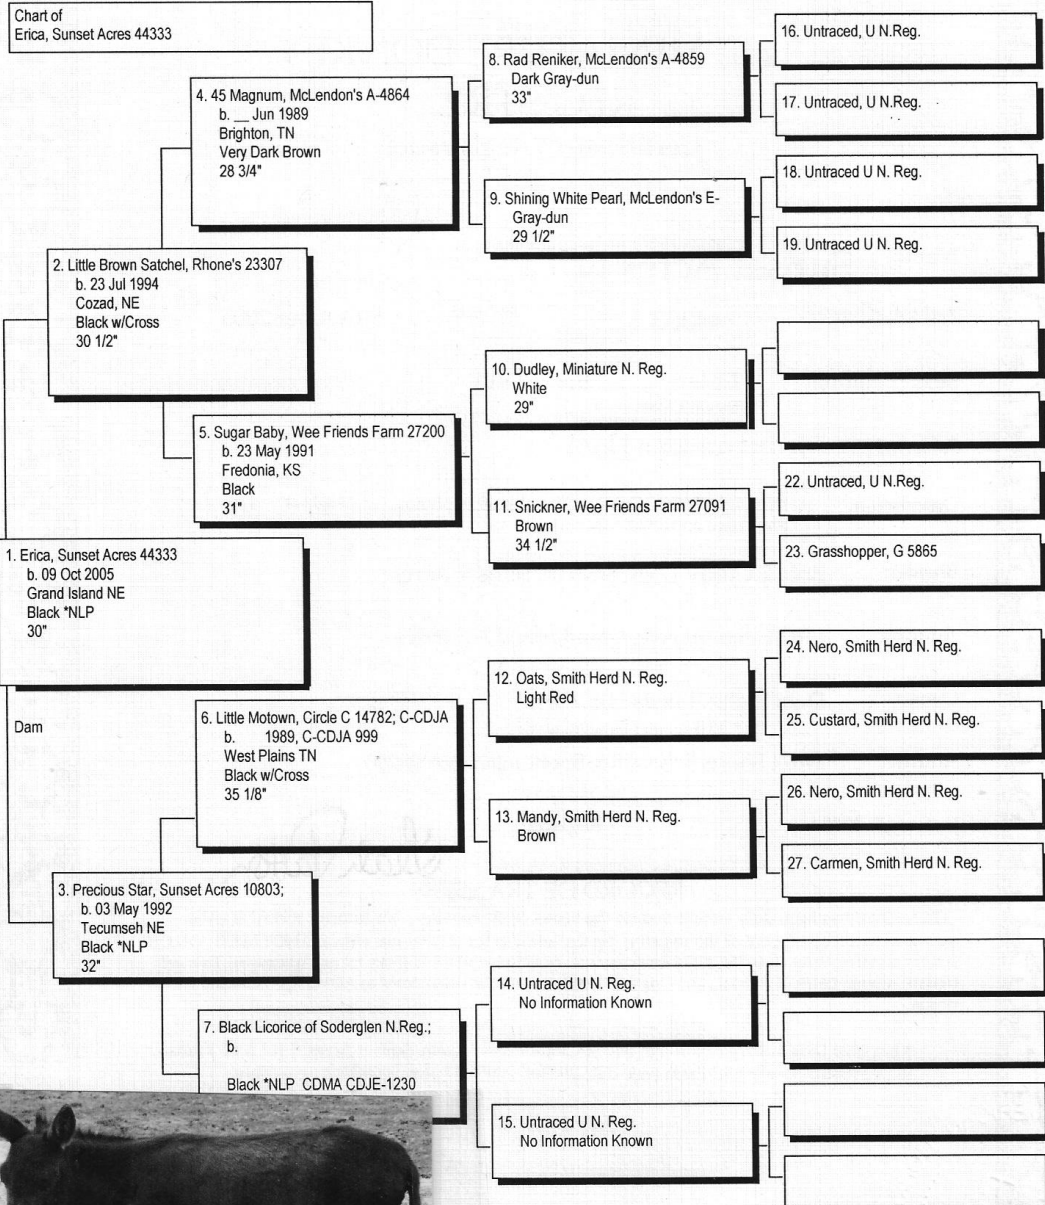

Pedigree

Chart #1

The American Donkey and Mule Society
 P.O. Box 1210, Lewisville, TX 75067 (972) 219-0781
 The American Donkey and Mule Society is not responsible
 for errors in information submitted to the registry.