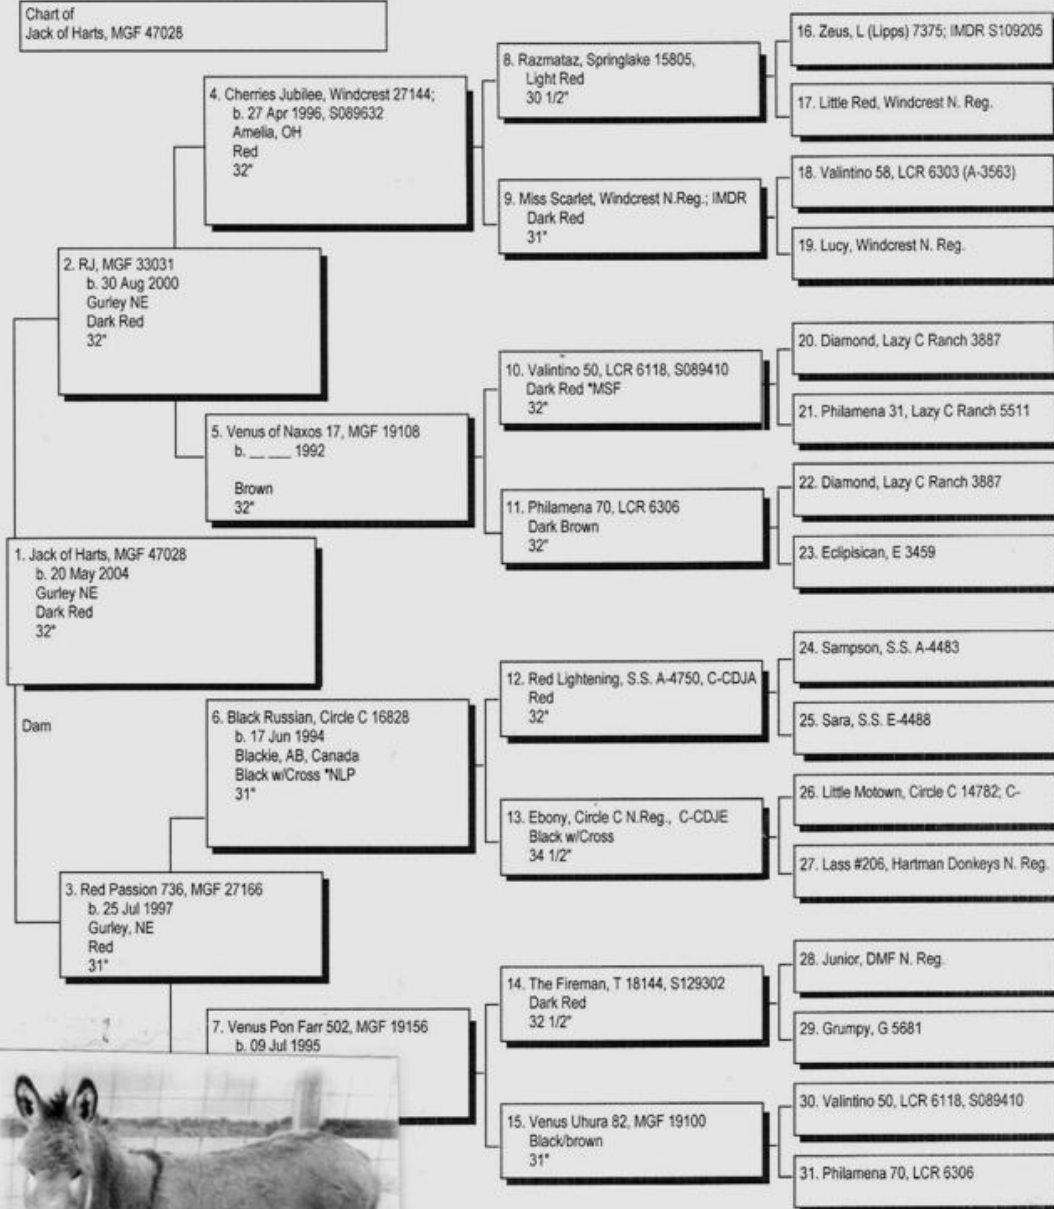

Pedigree

Chart #1

The American Donkey and Mule Society
 P.O. Box 1210, Lewisville, TX 75067 (972) 219-0781
 The American Donkey and Mule Society is not responsible
 for errors in information submitted to the registry.