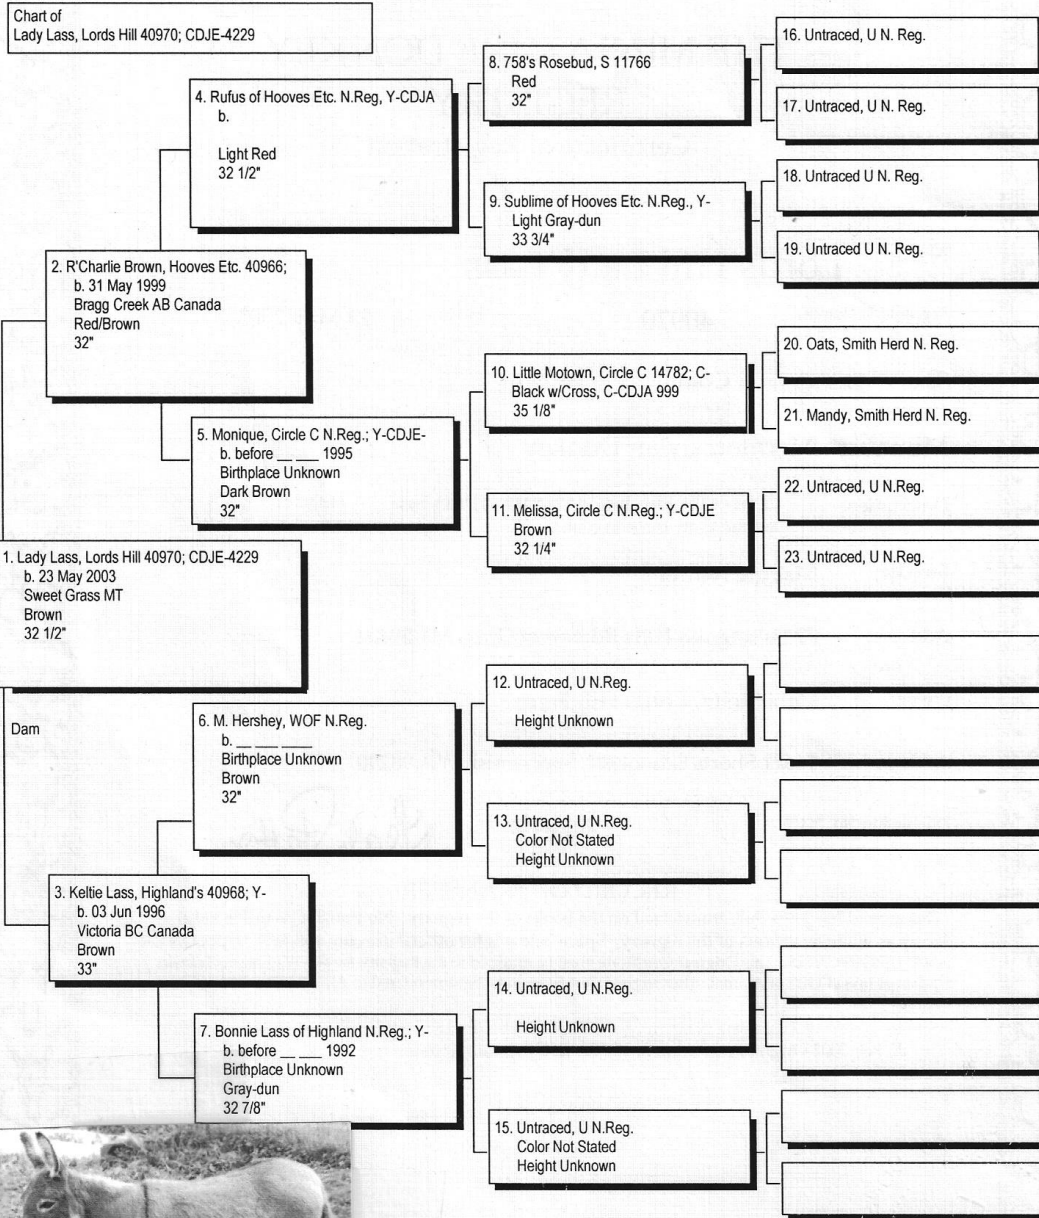

Pedigree

Chart #1

The American Donkey and Mule Society  
 P.O. Box 1210, Lewisville, TX 75067 (972) 219-0781  
 The American Donkey and Mule Society is not responsible  
 for errors in information submitted to the registry.