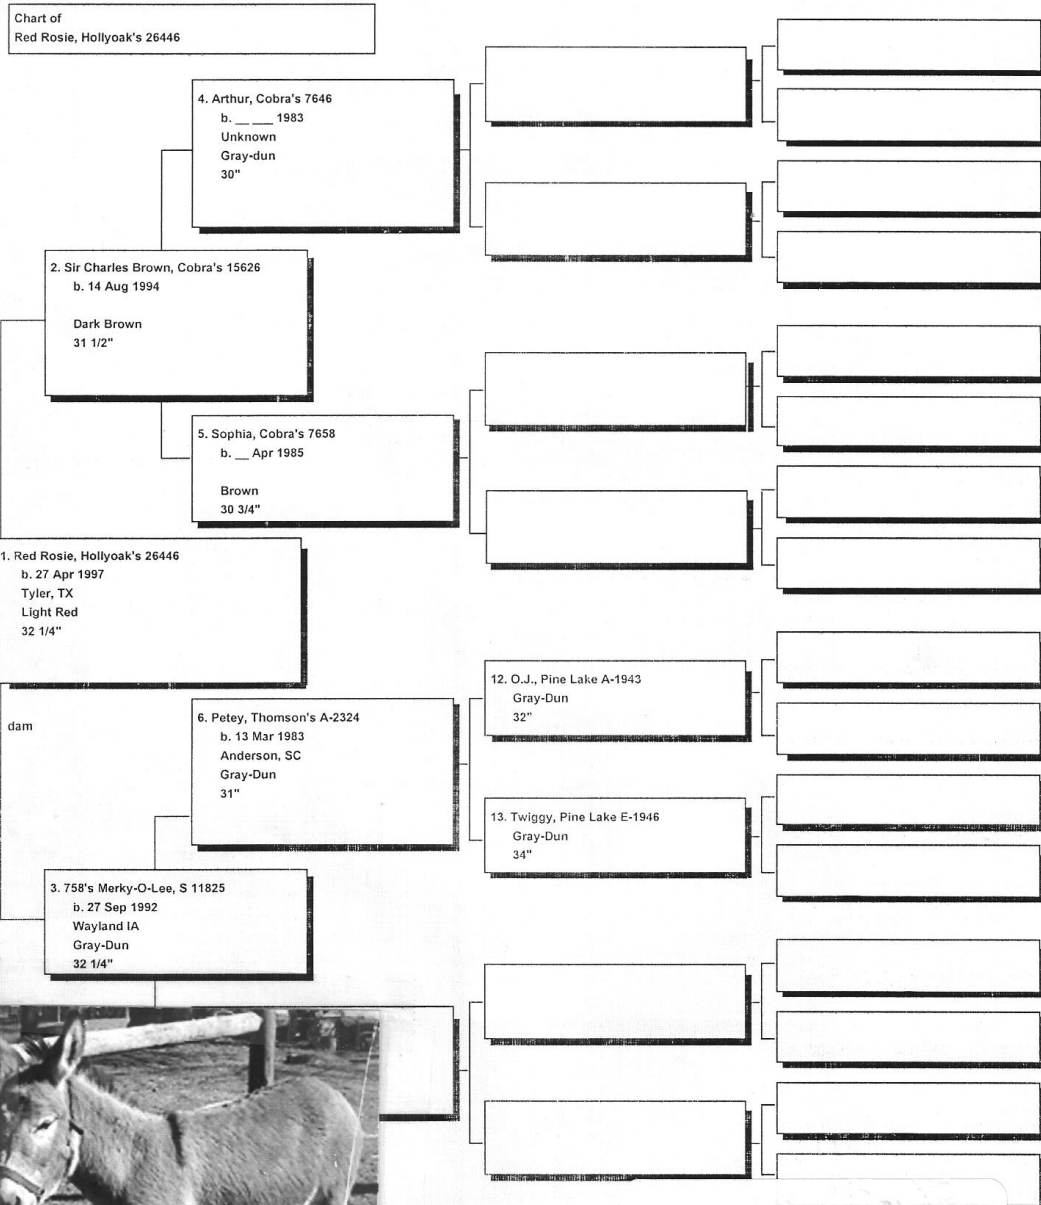

Pedigree

Chart #1

The American Donkey & Mule Soc. (ADMS)
PO Box 1210, Lewisville TX 75067

(972) 219-0781, fax (972) 420-9980
www.geocities.com/lovelongears

The American Donkey and Mule Society is not responsible for errors in information submitted to the registry.